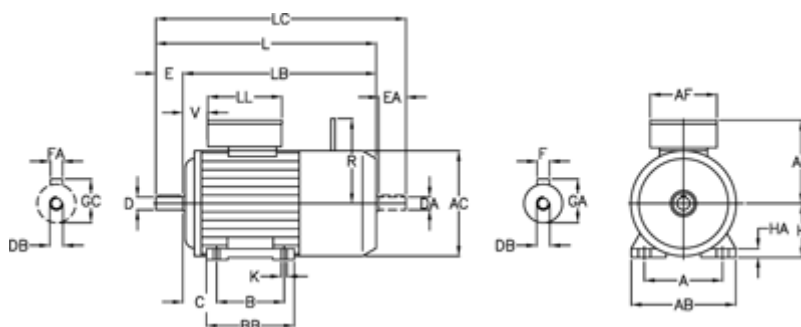

Data Sheet

Article number: 2503741240675

Description: Bonfiglioli brake motor BE71B-4-FD5 0.37KW
1400 rpm 3x230/400v 50HZ IE2 DC brake IP55 5 B3 stainless steel

Measures

A = 112	D = 14	GC = 16.0	R = 103
A/F = 98	DA = 14	H = 71	V = 25
AB = 135	DB = M5	HA = 8.0	
AC = 138	E = 30	K = 7	
AD = 132	EA = 30	L = 310	
B = 90	F = 5	LC = 342	
BB H7 = 112	FA = 5	Length B = 280	
C = 45	GA = 16.0	LL = 133	